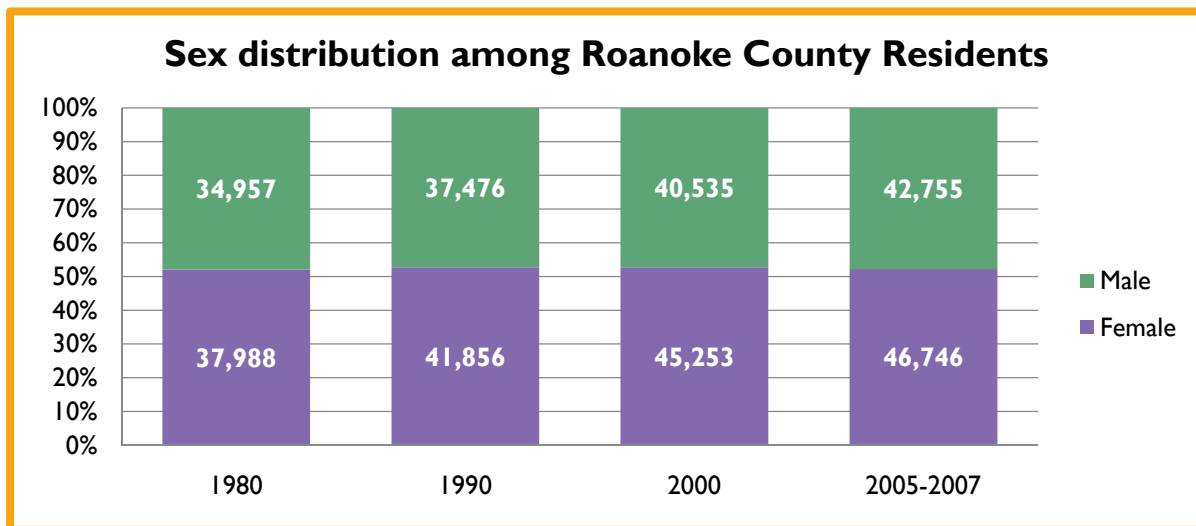

Sex distribution of population in Roanoke County

Source: US Census, 2005-2007 American Community Survey

The population of both males and females are increasing. The rate of increase of population for both males and females has remained relatively steady. As can be seen below, the gender distribution has not fluctuated more than one percentage point in any decade; females have made up 52-53% of the population and males have made up 47-48% of the population for every Census since 1980.

Source: US Census, 2005-2007 American Community Survey