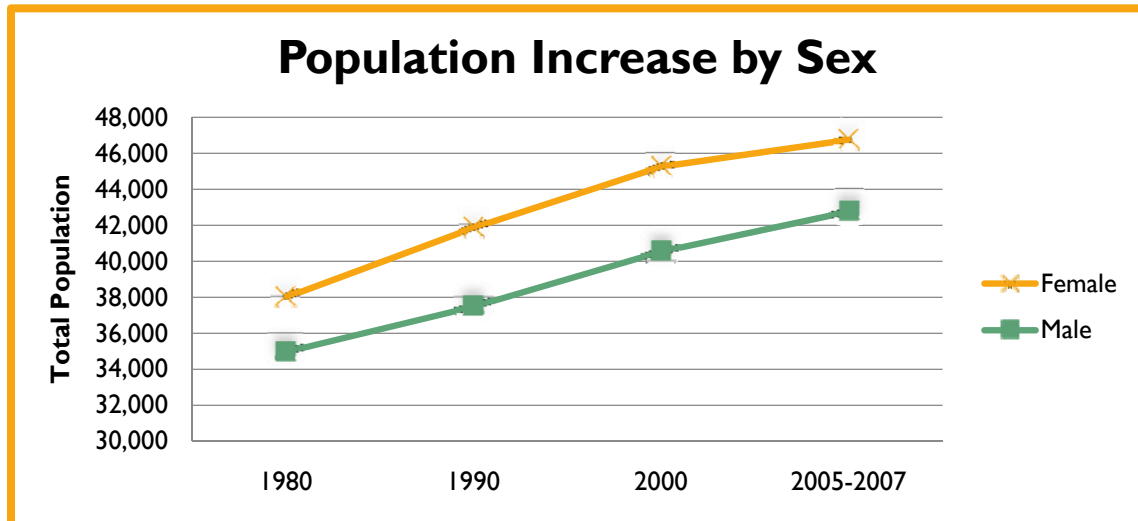

Sex distribution of population in Roanoke County

Source: US Census, 2005-2007 American Community Survey

The population of both males and females are increasing. The rate of increase of population for both males and females has remained relatively steady. As can be seen below, the gender distribution has not fluctuated more than one percentage point in any decade; females have made up 52-53% of the population and males have made up 47-48% of the population for every Census since 1980.

Source: US Census, 2005-2007 American Community Survey