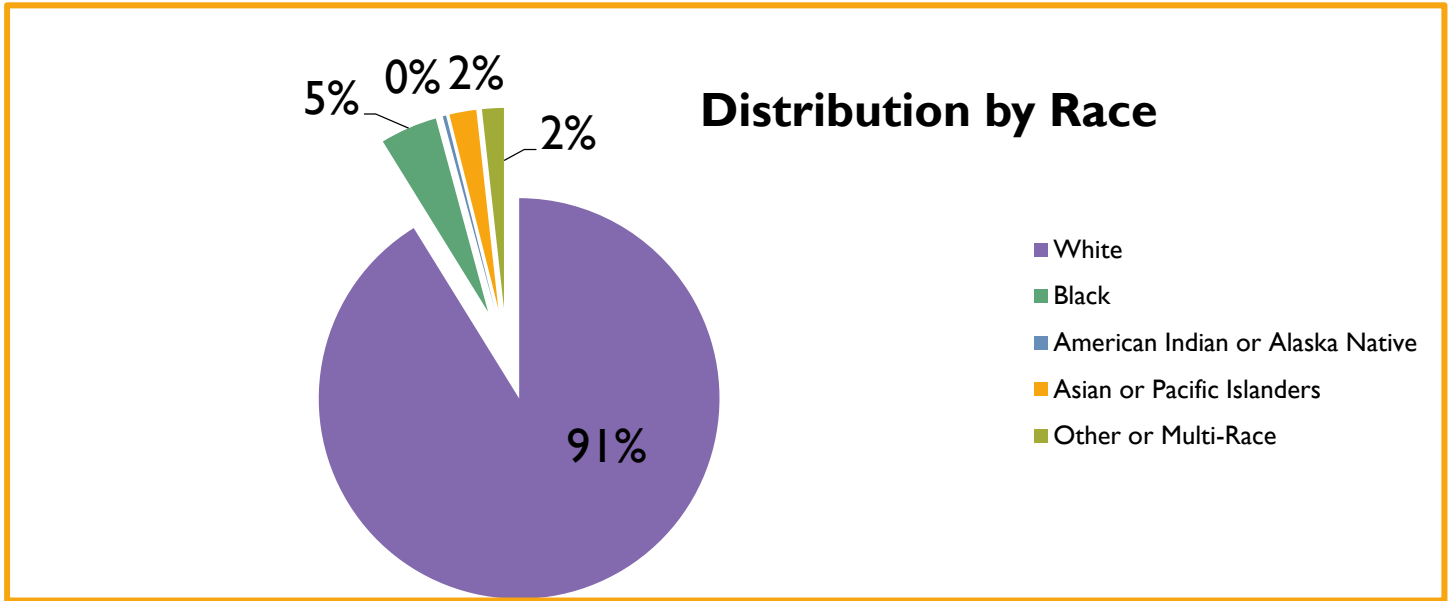

## Roanoke County's population is 91% White.

Source: 2005-2007 American Community Survey

Roanoke County is largely a White community, where only 9% percent of the population identifies themselves with another race, or more than one race. Five percent of the population is Black or African American, while the other 4% constitutes American Indians or Alaska Natives, Asians or Pacific Islanders, and those of other or multiple races. In 2000, the Census for the first time provided an option for the population who identified with multiple races, which accounts for a portion of the increase in this component of the population.

## The Hispanic/Latino population is increasing in Roanoke County

The portion of the population which identifies themselves as being of Hispanic or Latino ethnicity doubled from 1990 to 2000 in Roanoke County, and nearly doubled again in the 2005-2007 American Community Survey estimates. Despite the rapid rate of increase for this population, people identifying themselves as Hispanic and Latino only make up less than 2% of the population.