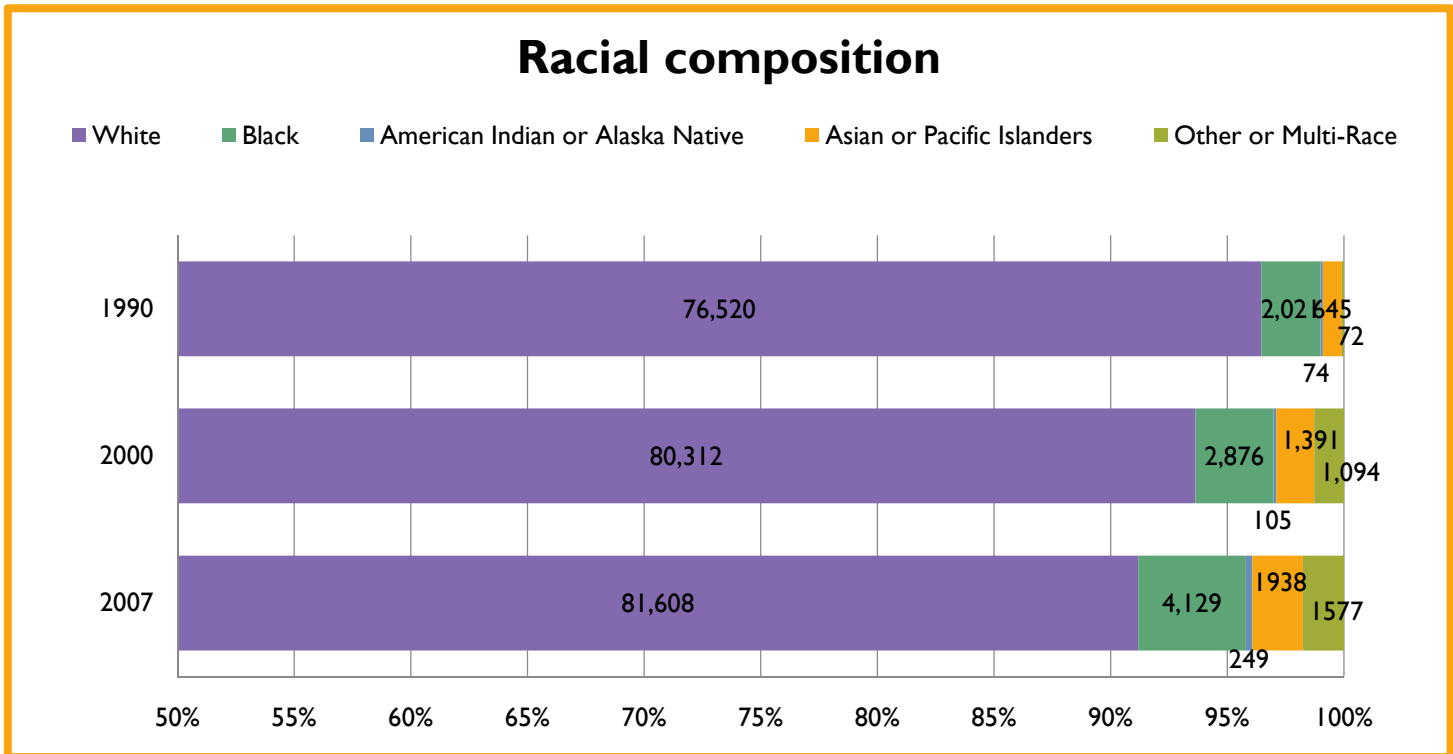

## Roanoke County's population is 91% White.

Source: 2005-2007 American Community Survey

Roanoke County is largely a White community, where only 9% percent of the population identifies themselves with another race, or more than one race. Five percent of the population is Black or African American, while the other 4% constitutes American Indians or Alaska Natives, Asians or Pacific Islanders, and those of other or multiple races. In 2000, the Census for the first time provided an option for the population who identified with multiple races, which accounts for a portion of the increase in this component of the population.

## The Hispanic/Latino population is increasing in Roanoke County

The portion of the population which identifies themselves as being of Hispanic or Latino ethnicity doubled from 1990 to 2000 in Roanoke County, and nearly doubled again in the 2005-2007 American Community Survey estimates. Despite the rapid rate of increase for this population, people identifying themselves as Hispanic and Latino only make up less than 2% of the population.