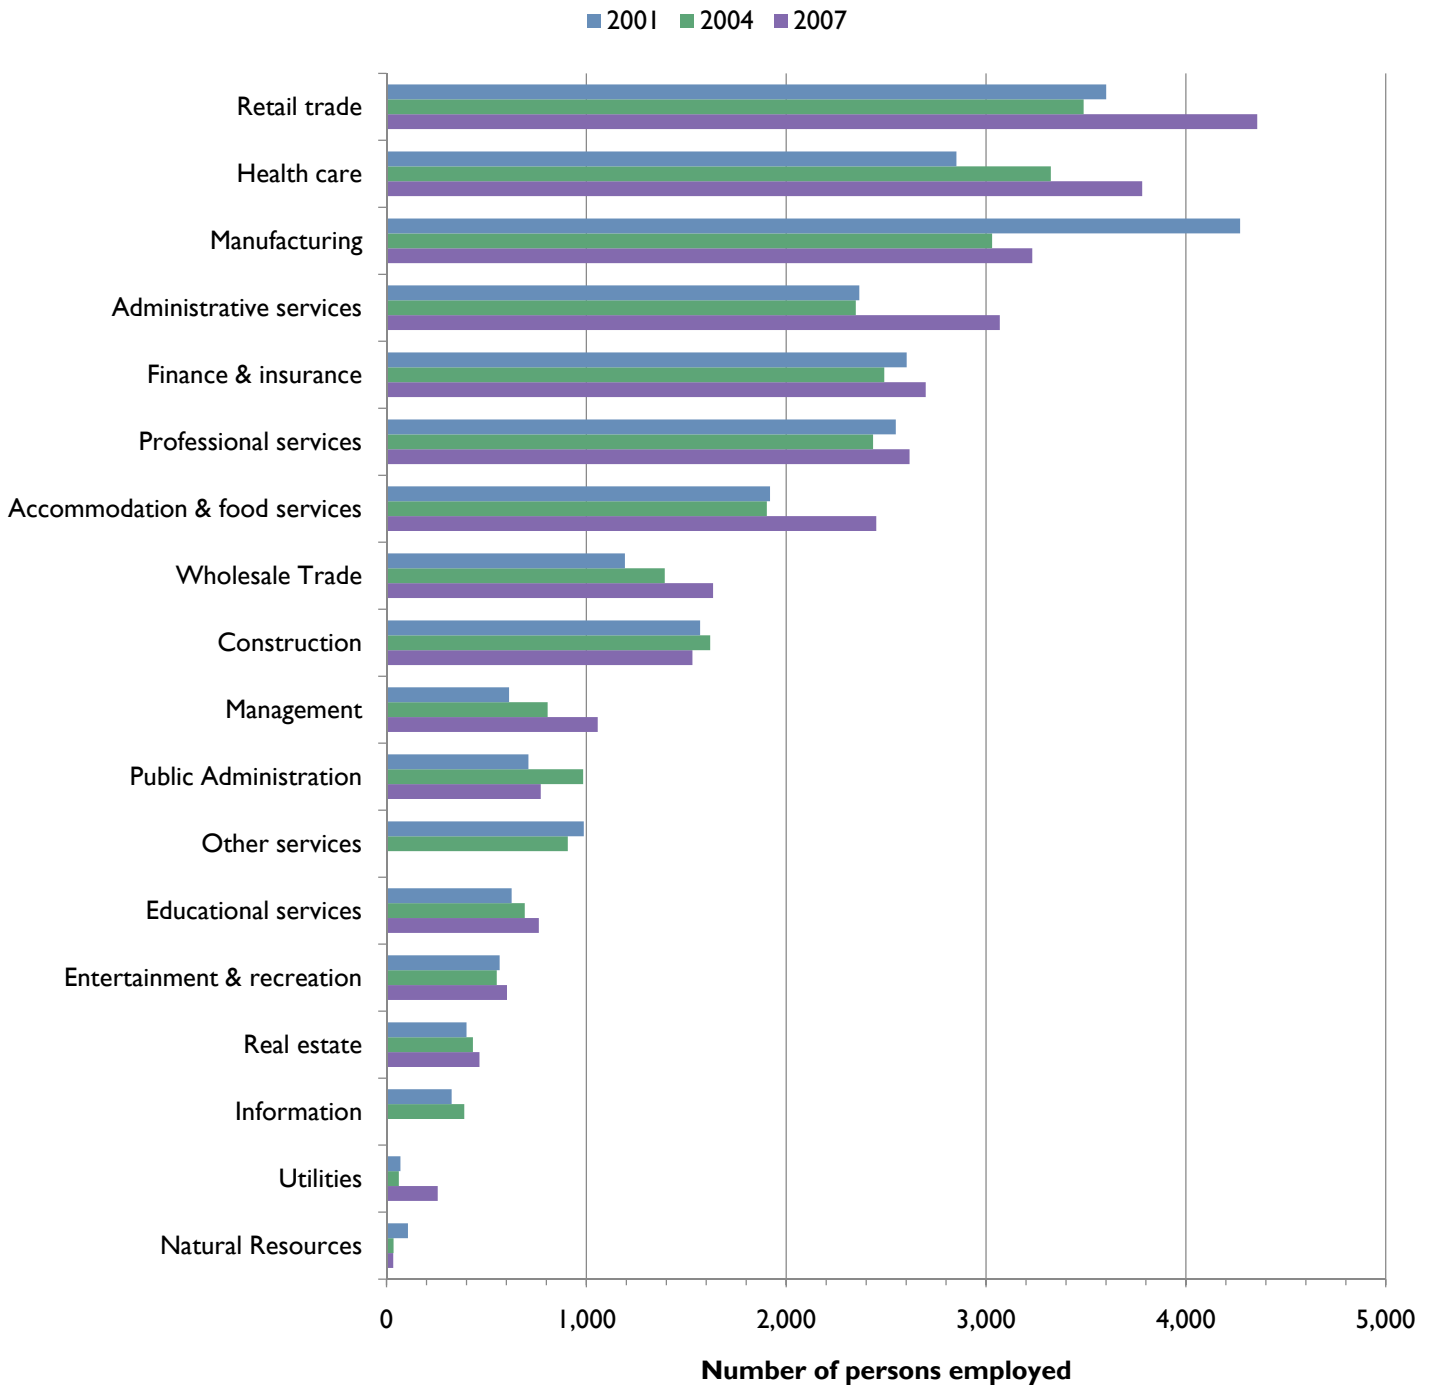

Roanoke County has seen a net gain in overall jobs between 2001 and 2007.

## Persons Employed in Roanoke County

Source: U.S. Bureau of Labor Statistics

In Roanoke County, there are a diverse variety of jobs. Specific industries employ anywhere from one to almost 4,500 people. Within Roanoke County, overall employment grew by 7% between 2001 and 2007. However this growth has not been uniform across all employment sectors. The sectors that saw losses in jobs were natural resources, manufacturing and construction with each showing a net loss of 68%, 24% and 2% respectively. The sectors that saw the largest gains in jobs were retail trade, administrative services, health care and accommodation and food services with each showing a net gain of 17%, 23%, 25% and 22% respectively.